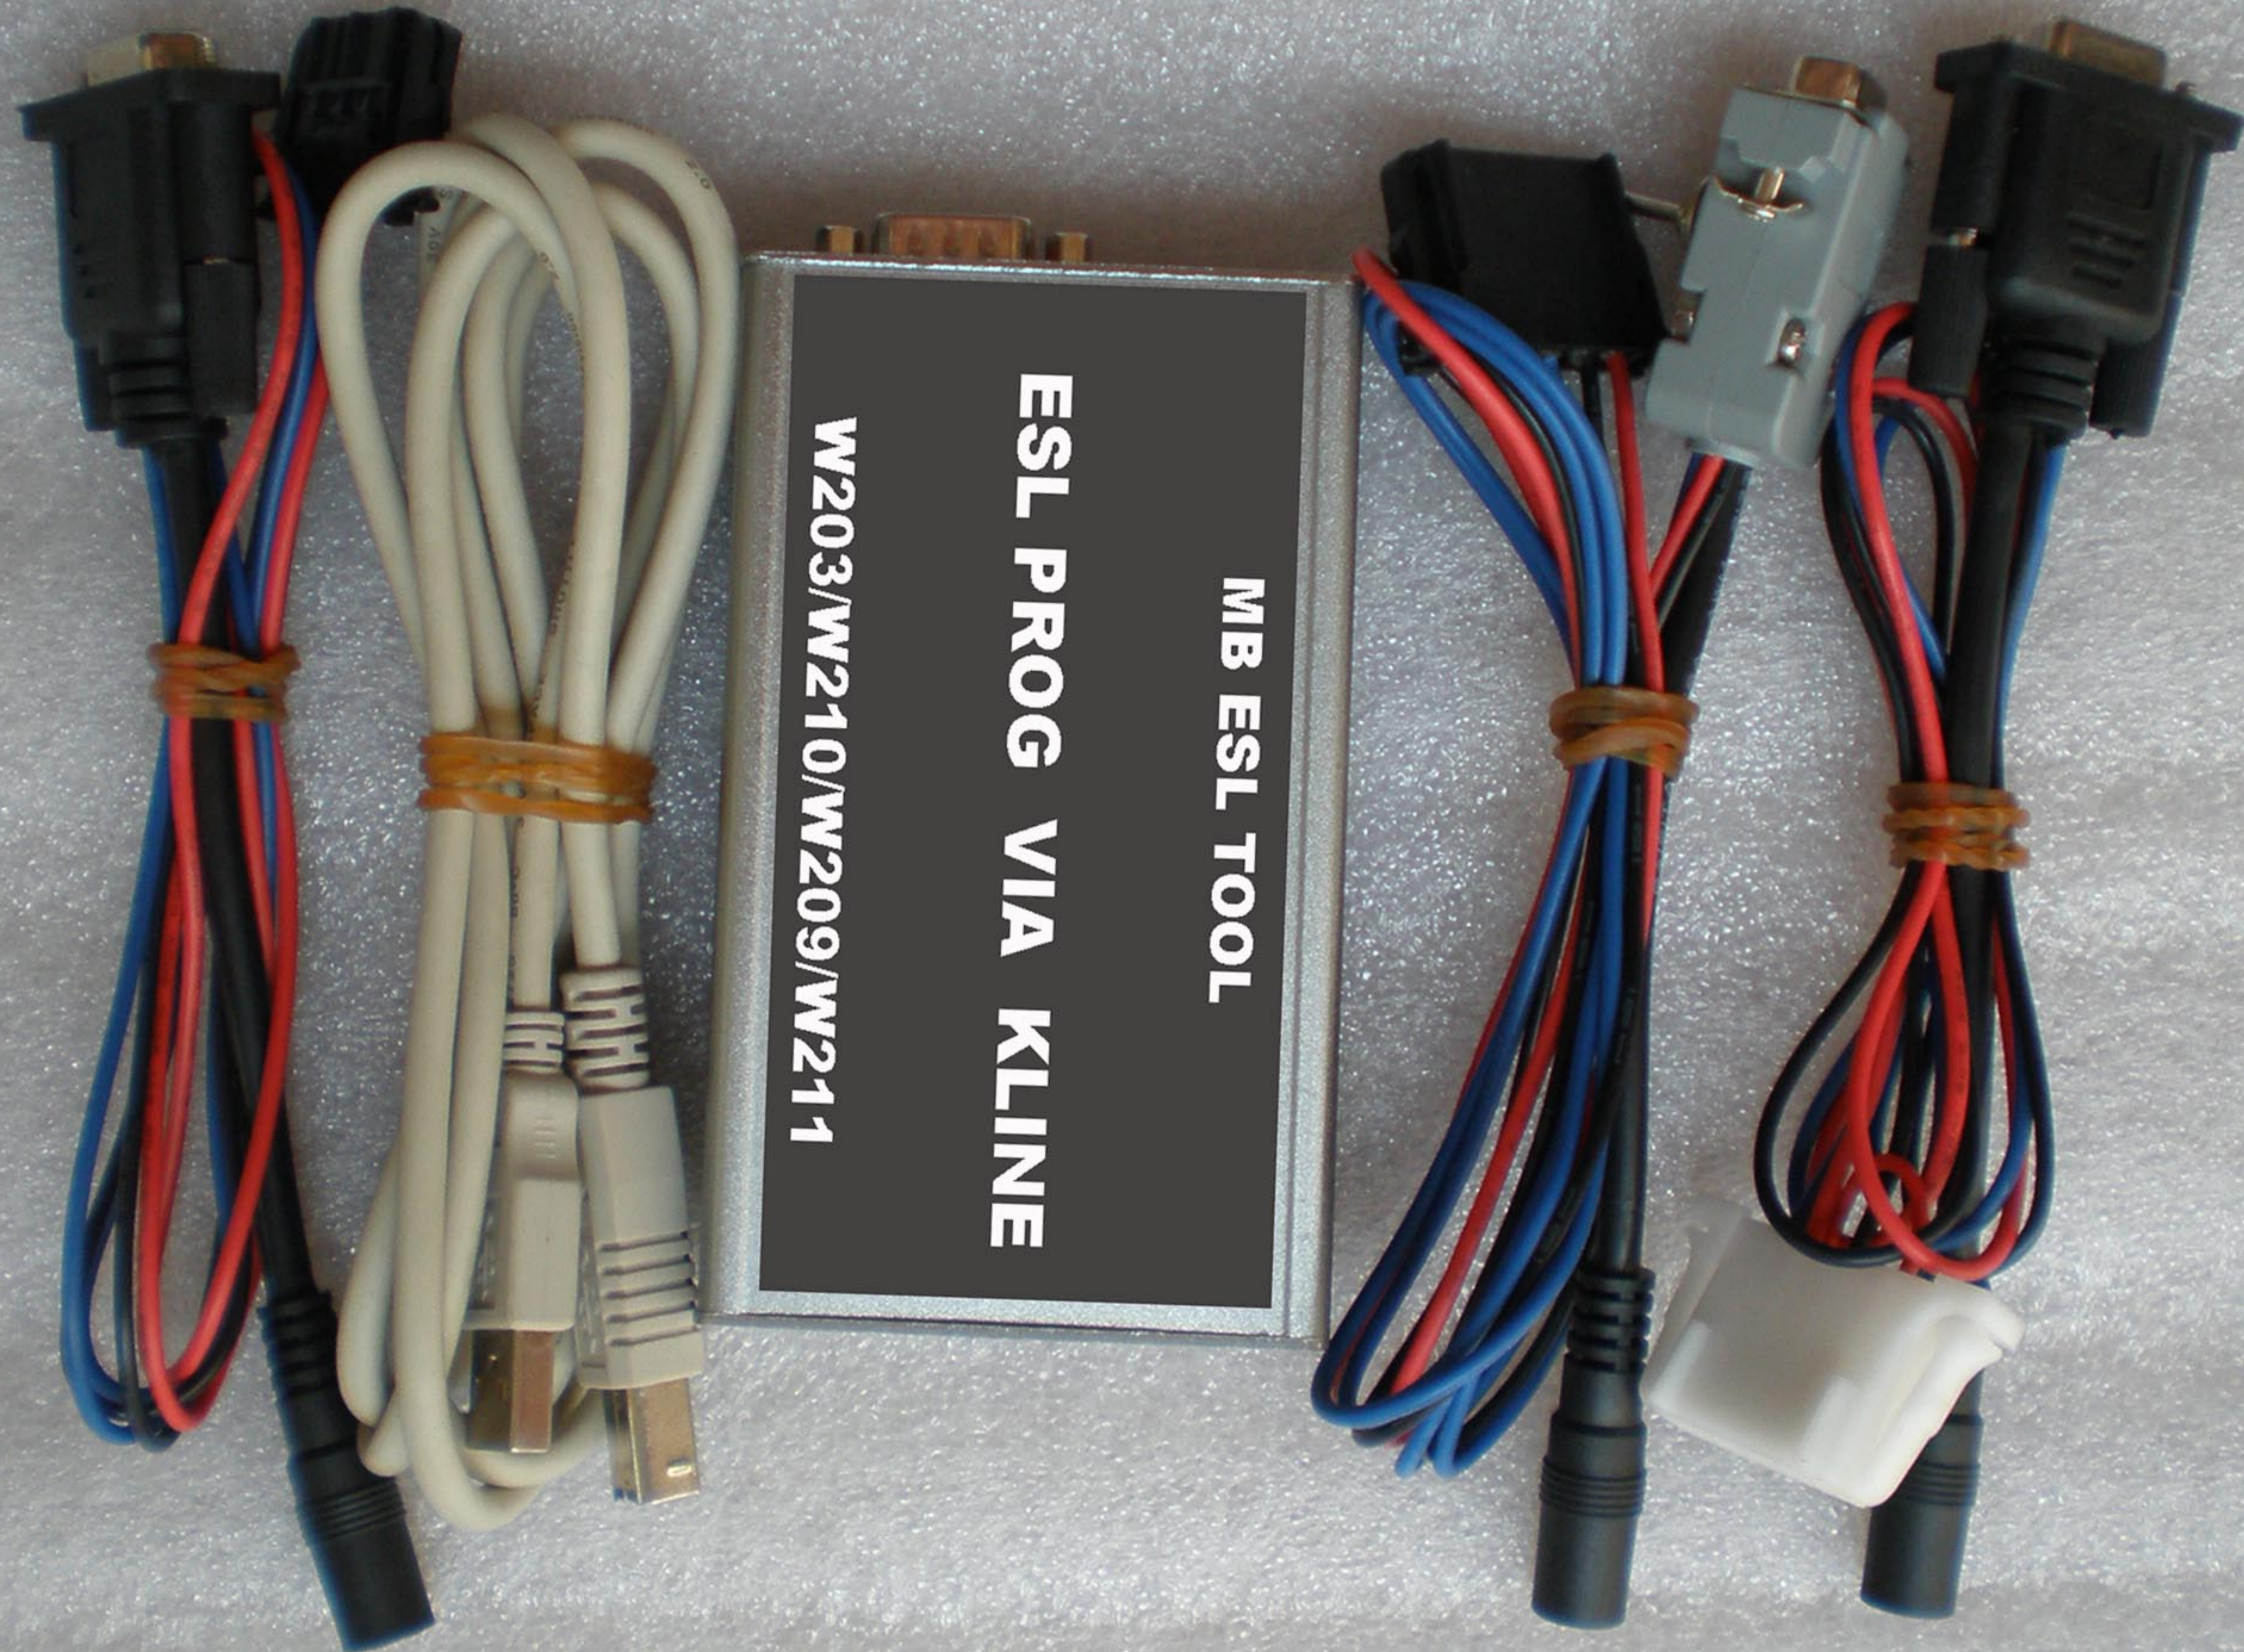

# MB ESL PROGRAM VIA KLINE

SUPPORT ESL WITH 705EX AND NEC MCU

2009.07.17

WWW...L.COM

2009.07.17

WWW.COM

2009.07.17

2009.07.17